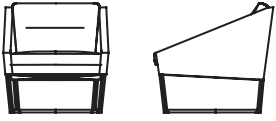

cabot wrenn  
work. support. design.

*PROGRAM*

*Top left: Program Triangle Benches with Program Triangle Tables and Reach Tables*

*Top right: Program Counter Stools*

*Bottom: Program Sofa*

*Facing Page: Program Chairs, Program Triangle Benches, Program Bar Stools with Resolve Ottomans and Reach Table*

6285-1 Program Chair

H 30 W 30 D 33.75 / Inside W 23.5 D 20.25  
SH 18.75 AH 22.5

6285-3 Program Sofa

H 30 W 90 D 33.75 / Inside W 82.5 D 20.25  
SH 18.75 AH 22.5

6288-TRI Program Triangle Bench

H 18.5 W 36 D 36