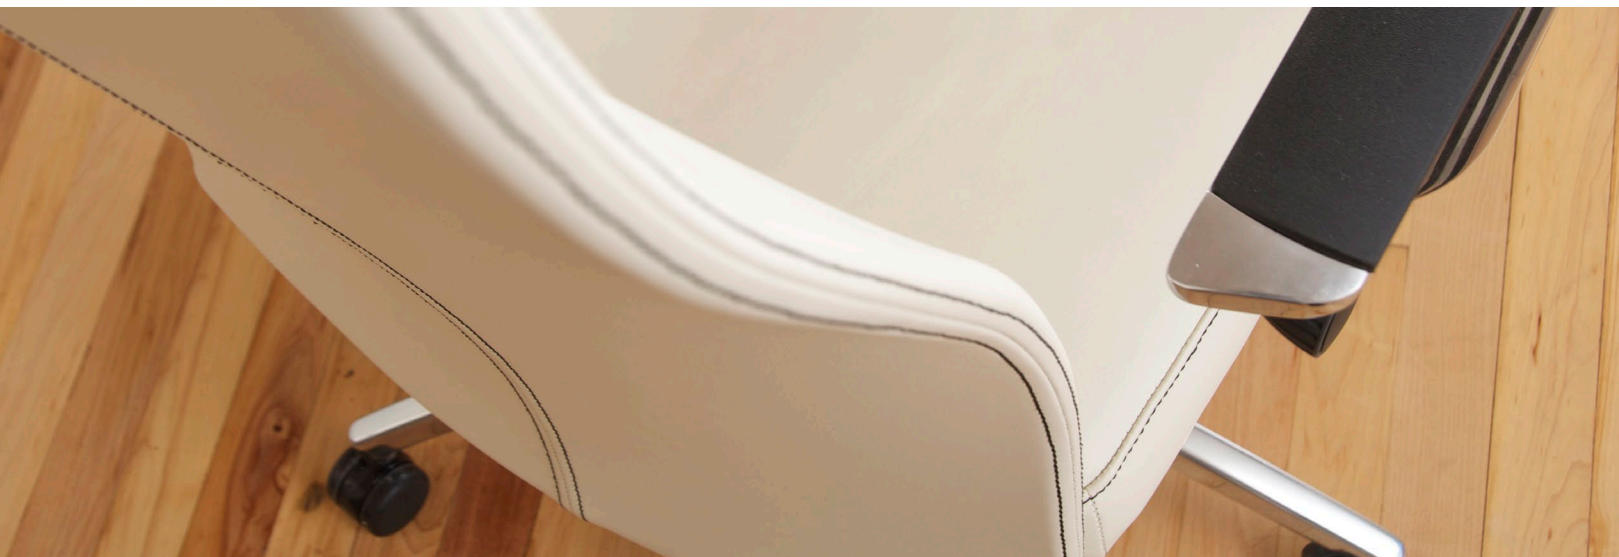

SLEEK

work.
support.
design.

Incorporating a weight activated synchronized swivel tilt mechanism with personal side activated back tension, Sleek defies the typical office swivel tilt chair. Sleek features a very thin back profile that allows the user to swing around more freely in tighter/smaller work stations.

Top left: Sleek Swivel Tilt Chairs with Frameworks Tables and Resolve Ottomans

Top right: Sleek Swivel Tilt Chair

Bottom: Sleek Swivel Tilt Chair

5801ST Sleek High Back Swivel Tilt Chair

5801ST-U Sleek High Back w/ Urethane Arm Caps

H 43.5-46.5 W 24 D 22 / Inside W 19.5 D 18.25
AH 26.25-29.25 SH 17.25-20.25

5800ST Sleek Mid Back Swivel Tilt Chair

5800ST-U Sleek Mid Back w/ Urethane Arm Caps

H 35.5-38.5 W 24 D 22 / Inside W 19.5 D 18.25
SH 17.25-20.25 AH 26.25-29.25