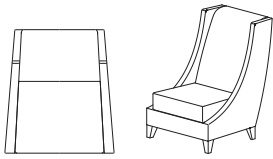

DIEGO

work.
support.
design.

Transitional design; new work paradigm function, the Diego Lounge is a unique take on the high back privacy lounge. Whether in groups, or stand alone, the Diego sets environments and becomes a tool to enhance the look, feel, and function of any office environment.

Top left: Diego Chairs with Twist Chairs and Program Tables

Top right: Diego Chair

Bottom: Diego Chairs with Twist Chairs and Program Table

5308 Diego Lounge Chair

H 44.75 W 32.75 D 37 / Inside W 23.25 D 21.5
SH 17.75

Also Available: 5308-2 Diego 2 Seat Sofa,
5308-3 Diego 3 Seat Sofa, 5308-O Diego
Ottoman

5454 Diego Wooden Arm Chair

H 44.75 W 32.75 D 37 / Inside W 23.25 D 21.5
SH 17.75 AH 25

Also Available: 5454-2 Diego 2 Seat Wooden
Arm Sofa, 5454-3 Diego 3 Seat Wooden Arm
Sofa