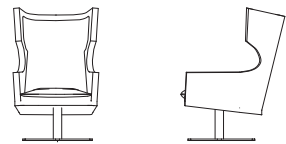

ALA

**6286-1-W Ala Wing Chair  
w/ Walnut wood**

H 44 W 29.5 D 35 / Inside W 21.5 D 19  
SH 17.75 AH 21.75

Also Available: 6286-1 Ala Wing Chair  
w/ maple wood

**6286-FS Ala Full Swivel Chair**

H 45.5 W 29.25 D 35 / Inside W 21.5 D 19  
SH 18.5 AH 22.5

**6286-S Ala Swivel Chair**

H 45.5 W 29.25 D 35 / Inside W 21.5 D 19  
SH 18.5 AH 22.25

**6286-2 Ala Banquette**

H 46 W 66.5 D 35  
Inside W 58.5 D 19  
SH 18.5 AH 22.5

**6286-O Ala Ottoman**

H 16.25 W 23.5 D 19