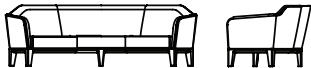

Ty Sofa with Ty 3 Seat Benches

6528-3 Ty Sofa

H 32.5 W 103 D 45 / Inside W 76.25 D 21
SH 16.25 AH 26

6528-B-2 Ty 2 Seat Bench

H 14 W 92 D 26 / Inside W 52 D 26 / SH 17.5

6528-B-3 Ty 3 Seat Bench

H 14 W 118 D 26 / Inside W 78 D 26 / SH 17.5