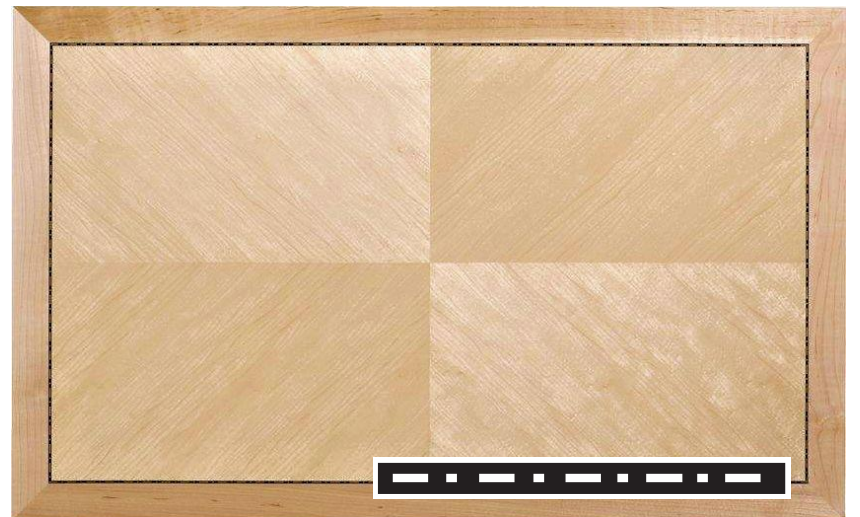

Cocktail – H: 16”

Side – H: 21”, 29”,

Console – H: 29”

RO – DIA: 24”, 36”

RO – DIA: 16”, 24”

D – W:42”, 54”; D:17”, 18”

R – W: 32”, 42”; D: 20”

S – W:14”, 18”, 25”; D: 14”, 18”, 25”

O – W:54” D:22”

S – W: 32”; D: 32

O – W: 42”; D: 17”

4 SELECT TOP:

Top A

3/16” Edgeband w/
Reverse Diamond Veneer Top

Top B

1 1/2” Edgeband w/
Reverse Diamond Veneer Top & Dot Dash Inlay

5 SELECT FINISH(ES):

See Price List for all Finish options.

6 WRITE THE ORDER:

Example of written order for round cocktail table, top A, 36” diameter will be –
MRO3616, TOP A, LIGHT CHERRY FINISH

See Price List for complete details on all components, finishes and options.