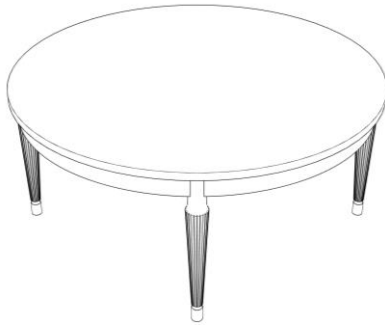

cabot wrenn

SONNET OCCASIONAL

CABOT WRENN

cabot wrenn

S - Sonnet Occasional

1 SELECT TABLE SERIES -Prefix for Sonnet Tables is S-

2 SELECT SHAPE:
S Square, RO Round, R Rectangular, O Oval, D Console

3 SELECT SIZE:

Square

- 14" W x 14" D x 29" H
- 18" W x 18" D x 21" H
- 18" W x 18" D x 29" H
- 25" W x 25" D x 21" H
- 32" W x 32" D x 16" H

Round

- 16" Dia. x 21" H
- 24" Dia. x 21" H
- 36" Dia. x 21" H
- 16" Dia. x 29" H
- 24" Dia. x 16" H
- 36" Dia. x 16" H

Console

- 42" W x 17" D x 29" H
- 54" W x 18" D x 29" H

Rectangular

- 32" W x 20" D x 16" H
- 42" W x 20" D x 16" H

Oval

- 42" W x 17" D x 16" H
- 54" W x 22" D x 29" H

4 SELECT TOP:

Top A

3/16" Edgeband w/
Reverse Diamond Veneer Top

Top B

1 1/2" Edgeband w/
Reverse Diamond Veneer Top & Dot Dash Inlay

5 SELECT FINISH(ES):
See Price List for all Finish options.

6 WRITE THE ORDER:
Example of written order for a square side table, top B, 18" W x 18" D x 21" H will be -
SS181821, TOP A, WALNUT FINISH