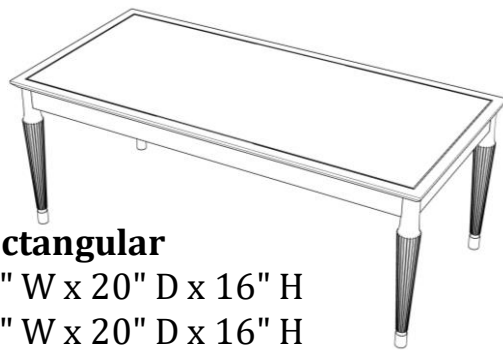

cabot wrenn

SONNET OCCASIONAL

CABOT WRENN

cabot wrenn

S - Sonnet Occasional

1 SELECT TABLE SERIES -Prefix for Sonnet Tables is S-

2 SELECT SHAPE:
S Square, RO Round, R Rectangular, O Oval, D Console

3 SELECT SIZE:

Square

- 14" W x 14" D x 29" H
- 18" W x 18" D x 21" H
- 18" W x 18" D x 29" H
- 25" W x 25" D x 21" H
- 32" W x 32" D x 16" H

Round

- 16" Dia. x 21" H
- 24" Dia. x 21" H
- 36" Dia. x 21" H
- 16" Dia. x 29" H
- 24" Dia. x 16" H
- 36" Dia. x 16" H

Console

- 42" W x 17" D x 29" H
- 54" W x 18" D x 29" H

Rectangular

- 32" W x 20" D x 16" H
- 42" W x 20" D x 16" H

Oval

- 42" W x 17" D x 16" H
- 54" W x 22" D x 29" H

4 SELECT TOP:

Top A

3/16" Edgeband w/
Reverse Diamond Veneer Top

Top B

1 1/2" Edgeband w/
Reverse Diamond Veneer Top & Dot Dash Inlay

5 SELECT FINISH(ES):
See Price List for all Finish options.

6 WRITE THE ORDER:
Example of written order for a square side table, top B, 18" W x 18" D x 21" H will be -
SS181821, TOP A, WALNUT FINISH