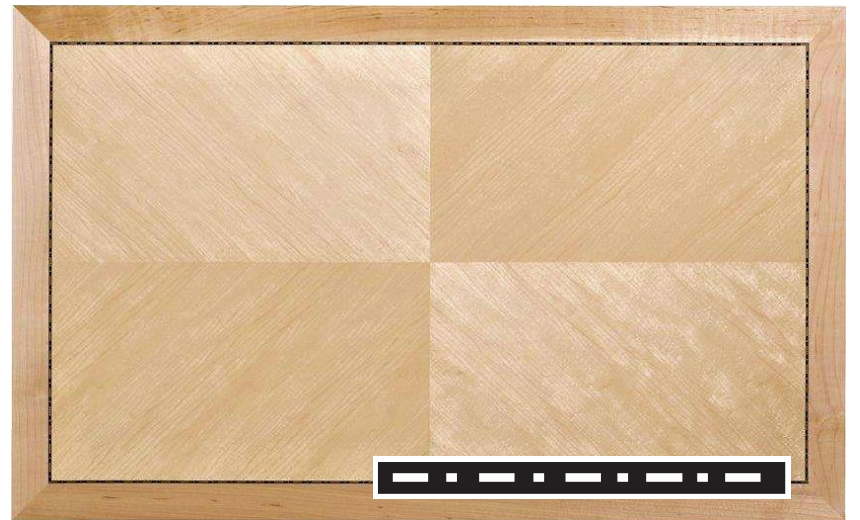

Square

- 14" W x 14" D x 29" H
- 18" W x 18" D x 21" H
- 18" W x 18" D x 29" H
- 25" W x 25" D x 21" H
- 32" W x 32" D x 16" H

Round

- 16" Dia. x 21" H
- 24" Dia. x 21" H
- 36" Dia. x 21" H
- 16" Dia. x 29" H
- 24" Dia. x 16" H
- 36" Dia. x 16" H

Console

- 42" W x 17" D x 29" H
- 54" W x 18" D x 29" H

Rectangular

- 32" W x 20" D x 16" H
- 42" W x 20" D x 16" H

Oval

- 42" W x 17" D x 16" H
- 54" W x 22" D x 29" H

4 SELECT TOP:

Top A

3/16" Edgeband w/
Reverse Diamond Veneer Top

Top B

1 1/2" Edgeband w/
Reverse Diamond Veneer Top & Dot Dash Inlay

5 SELECT FINISH(ES):
See Price List for all Finish options.

6 WRITE THE ORDER:
Example of written order for a square side table, top B, 18" W x 18" D x 21" H will be -
SS181821, TOP A, WALNUT FINISH