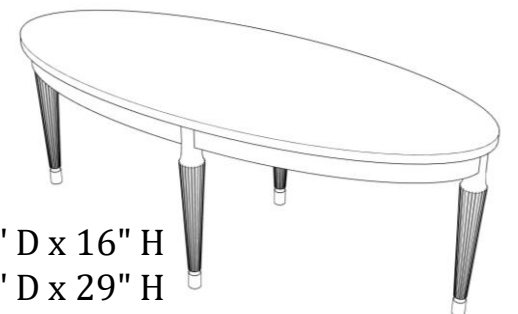

cabot wrenn

SONNET OCCASIONAL

CABOT WRENN

cabot wrenn

S - Sonnet Occasional

1 SELECT TABLE SERIES -Prefix for Sonnet Tables is S-

2 SELECT SHAPE:
S Square, RO Round, R Rectangular, O Oval, D Console

3 SELECT SIZE:

Square

- 14" W x 14" D x 29" H
- 18" W x 18" D x 21" H
- 18" W x 18" D x 29" H
- 25" W x 25" D x 21" H
- 32" W x 32" D x 16" H

Round

- 16" Dia. x 21" H
- 24" Dia. x 21" H
- 36" Dia. x 21" H
- 16" Dia. x 29" H
- 24" Dia. x 16" H
- 36" Dia. x 16" H

Console

- 42" W x 17" D x 29" H
- 54" W x 18" D x 29" H

Rectangular

- 32" W x 20" D x 16" H
- 42" W x 20" D x 16" H

Oval

- 42" W x 17" D x 16" H
- 54" W x 22" D x 29" H

4 SELECT TOP:

Top A

3/16" Edgeband w/
Reverse Diamond Veneer Top

Top B

1 1/2" Edgeband w/
Reverse Diamond Veneer Top & Dot Dash Inlay

5 SELECT FINISH(ES):
See Price List for all Finish options.

6 WRITE THE ORDER:
Example of written order for a square side table, top B, 18" W x 18" D x 21" H will be -
SS181821, TOP A, WALNUT FINISH