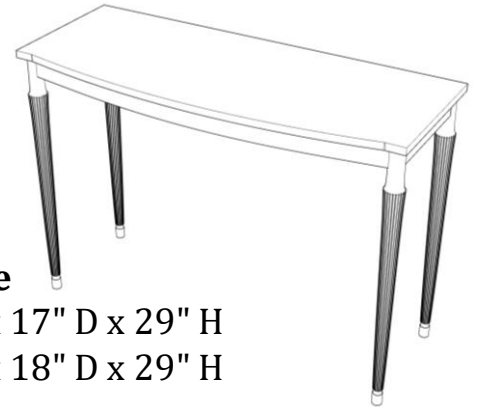

cabot wrenn

SONNET OCCASIONAL

CABOT WRENN

cabot wrenn

S - Sonnet Occasional

1 SELECT TABLE SERIES -Prefix for Sonnet Tables is S-

2 SELECT SHAPE:
S Square, RO Round, R Rectangular, O Oval, D Console

3 SELECT SIZE:

Square

- 14" W x 14" D x 29" H
- 18" W x 18" D x 21" H
- 18" W x 18" D x 29" H
- 25" W x 25" D x 21" H
- 32" W x 32" D x 16" H

Round

- 16" Dia. x 21" H
- 24" Dia. x 21" H
- 36" Dia. x 21" H
- 16" Dia. x 29" H
- 24" Dia. x 16" H
- 36" Dia. x 16" H

Console

- 42" W x 17" D x 29" H
- 54" W x 18" D x 29" H

Rectangular

- 32" W x 20" D x 16" H
- 42" W x 20" D x 16" H

Oval

- 42" W x 17" D x 16" H
- 54" W x 22" D x 29" H

4 SELECT TOP:

Top A

3/16" Edgeband w/
Reverse Diamond Veneer Top

Top B

1 1/2" Edgeband w/
Reverse Diamond Veneer Top & Dot Dash Inlay

5 SELECT FINISH(ES):
See Price List for all Finish options.

6 WRITE THE ORDER:
Example of written order for a square side table, top B, 18" W x 18" D x 21" H will be -
SS181821, TOP A, WALNUT FINISH