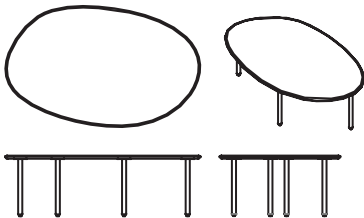

cabot wrenn  
work. support. design.

WAYPOINT

*Top left: Waypoint Tables with Soak Lounge*

*Top right: Waypoint Side Table*

*Bottom: Waypoint Tables*

**CW1001-1B Waypoint Side Table**

Oak with stainless steel legs  
W 20.125 D 16.75 H 19.5

Also Available:

CW1001-1C Waypoint Side Table (laminates/stainless)

CW1001-1A Waypoint Side Table (walnut/stainless)

**CW1001-2B Waypoint Side Table**

Oak with stainless steel legs  
W 20.125 D 16.75 H 27

Also Available:

CW1001-2A Waypoint Side Table (walnut/stainless)

CW1001-2C Waypoint Side Table (laminates/stainless)

**CW1001-3B Waypoint Round Coffee Table**

Oak with stainless steel legs  
W 41.5 D 41.5 H 16.25

Also Available:

CW1001-3A Waypoint Round Coffee Table (walnut/stainless)

CW1001-3C Waypoint Round Coffee Table (laminates/stainless)

CW1001-4A Waypoint Oval Coffee Table (walnut/stainless)

CW1001-4C Waypoint Oval Coffee Table (laminates/stainless)